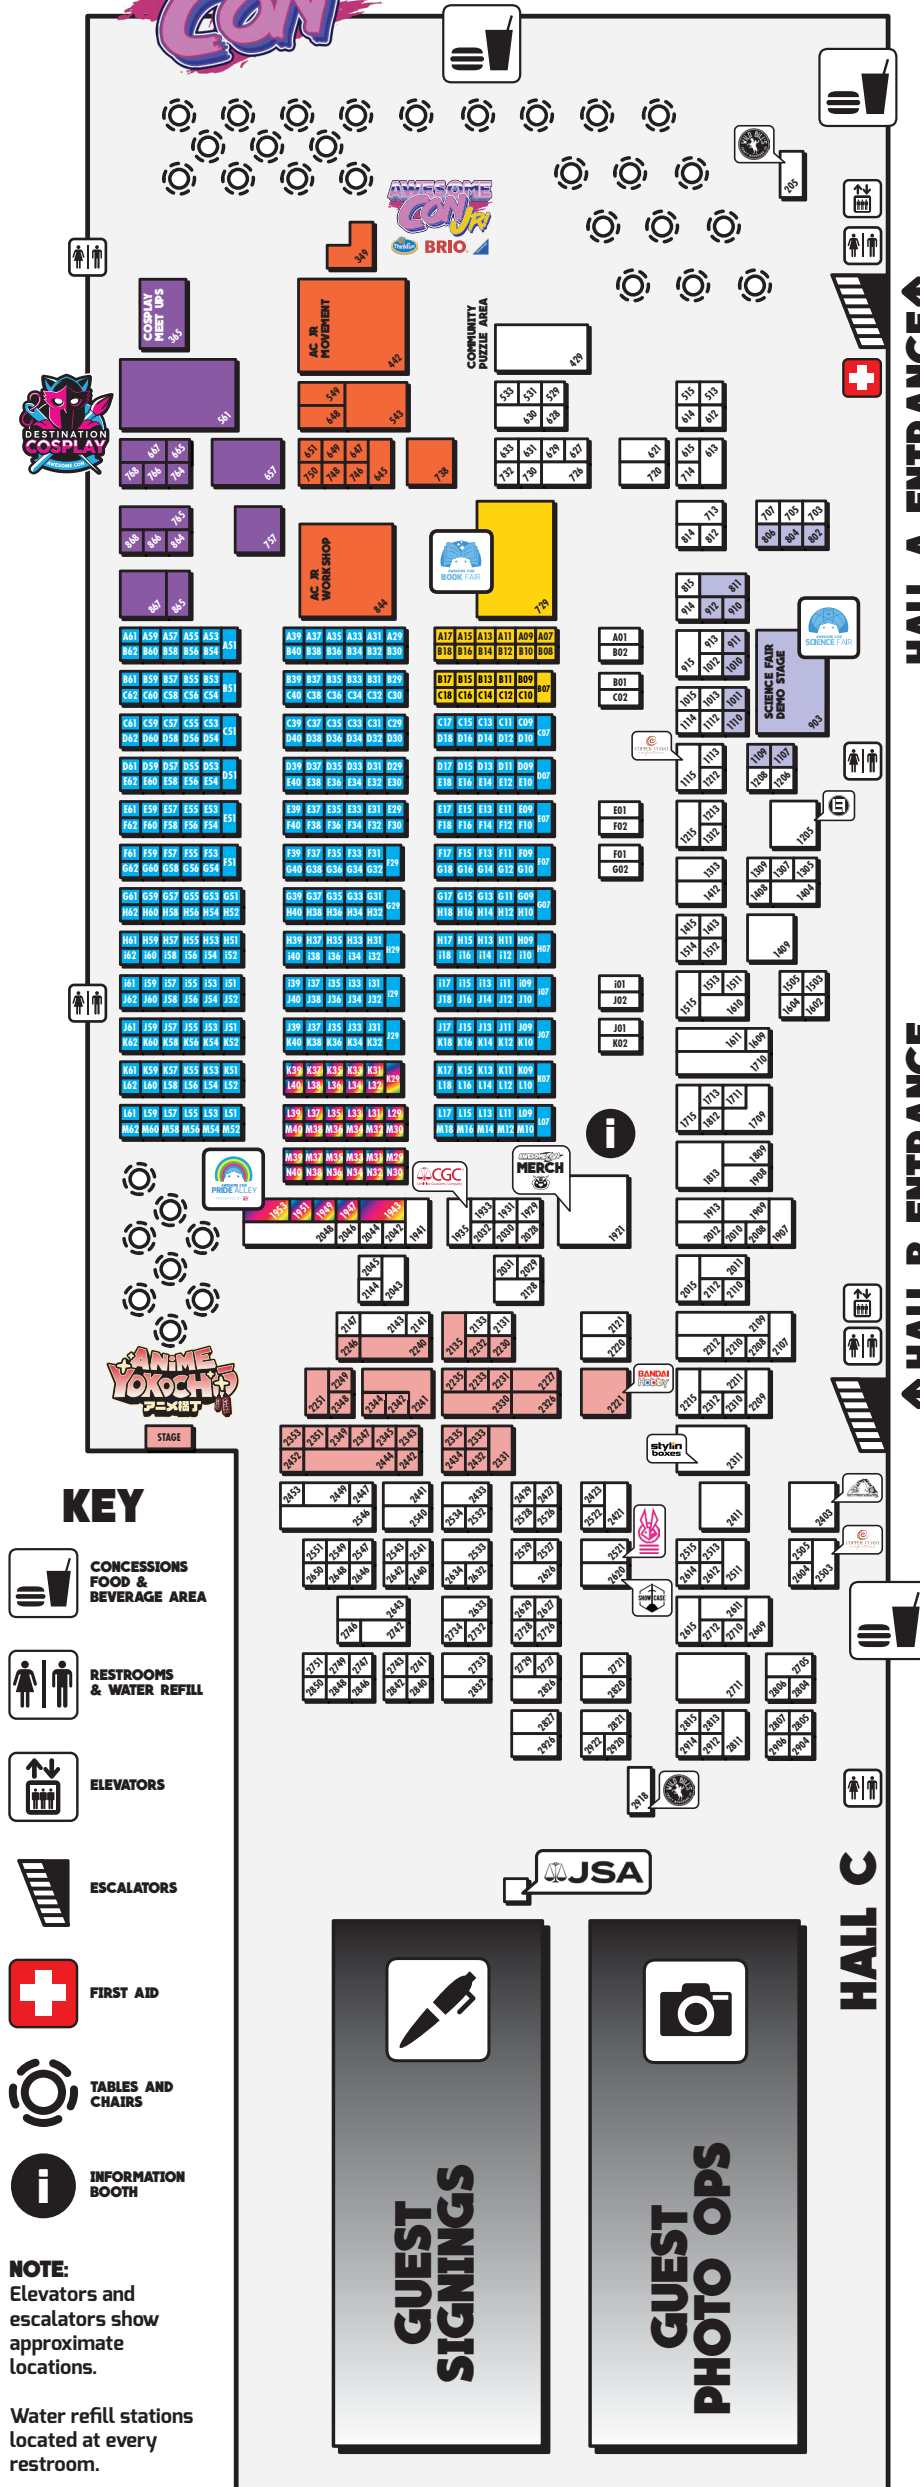

## GUEST SIGNINGS

Located toward the back of Hall C, the guest signing area is where you'll find all our celebrity guests signing autographs throughout the weekend. See the autographing schedule in our app for the most up-to-date signing times.

## AWESOME CON PRIDE ALLEY

Presented by: **GEEKS OUT**  
 Located in Artist Alley, Pride Alley is our LGBTQ+ friendly space for all manner of artists and creators. Look out for designated table signage in Artist Alley to find our Pride Alley participants. Be sure to stop by Geeks Out in Booth #1953 for information about all of the Pride Alley events and offerings throughout the show.

## AWESOME CON MERCH

Located in the middle of Aisle 1900 at booth #1921, the Awesome Con merch store is where you can pick up all our Limited Edition Awesome Con merchandise as well as vintage swag.

### KEY

- CONCESSIONS FOOD & BEVERAGE AREA
- RESTROOMS & WATER REFILL
- ELEVATORS
- ESCALATORS
- FIRST AID
- TABLES AND CHAIRS
- INFORMATION BOOTH

**NOTE:** Elevators and escalators show approximate locations.