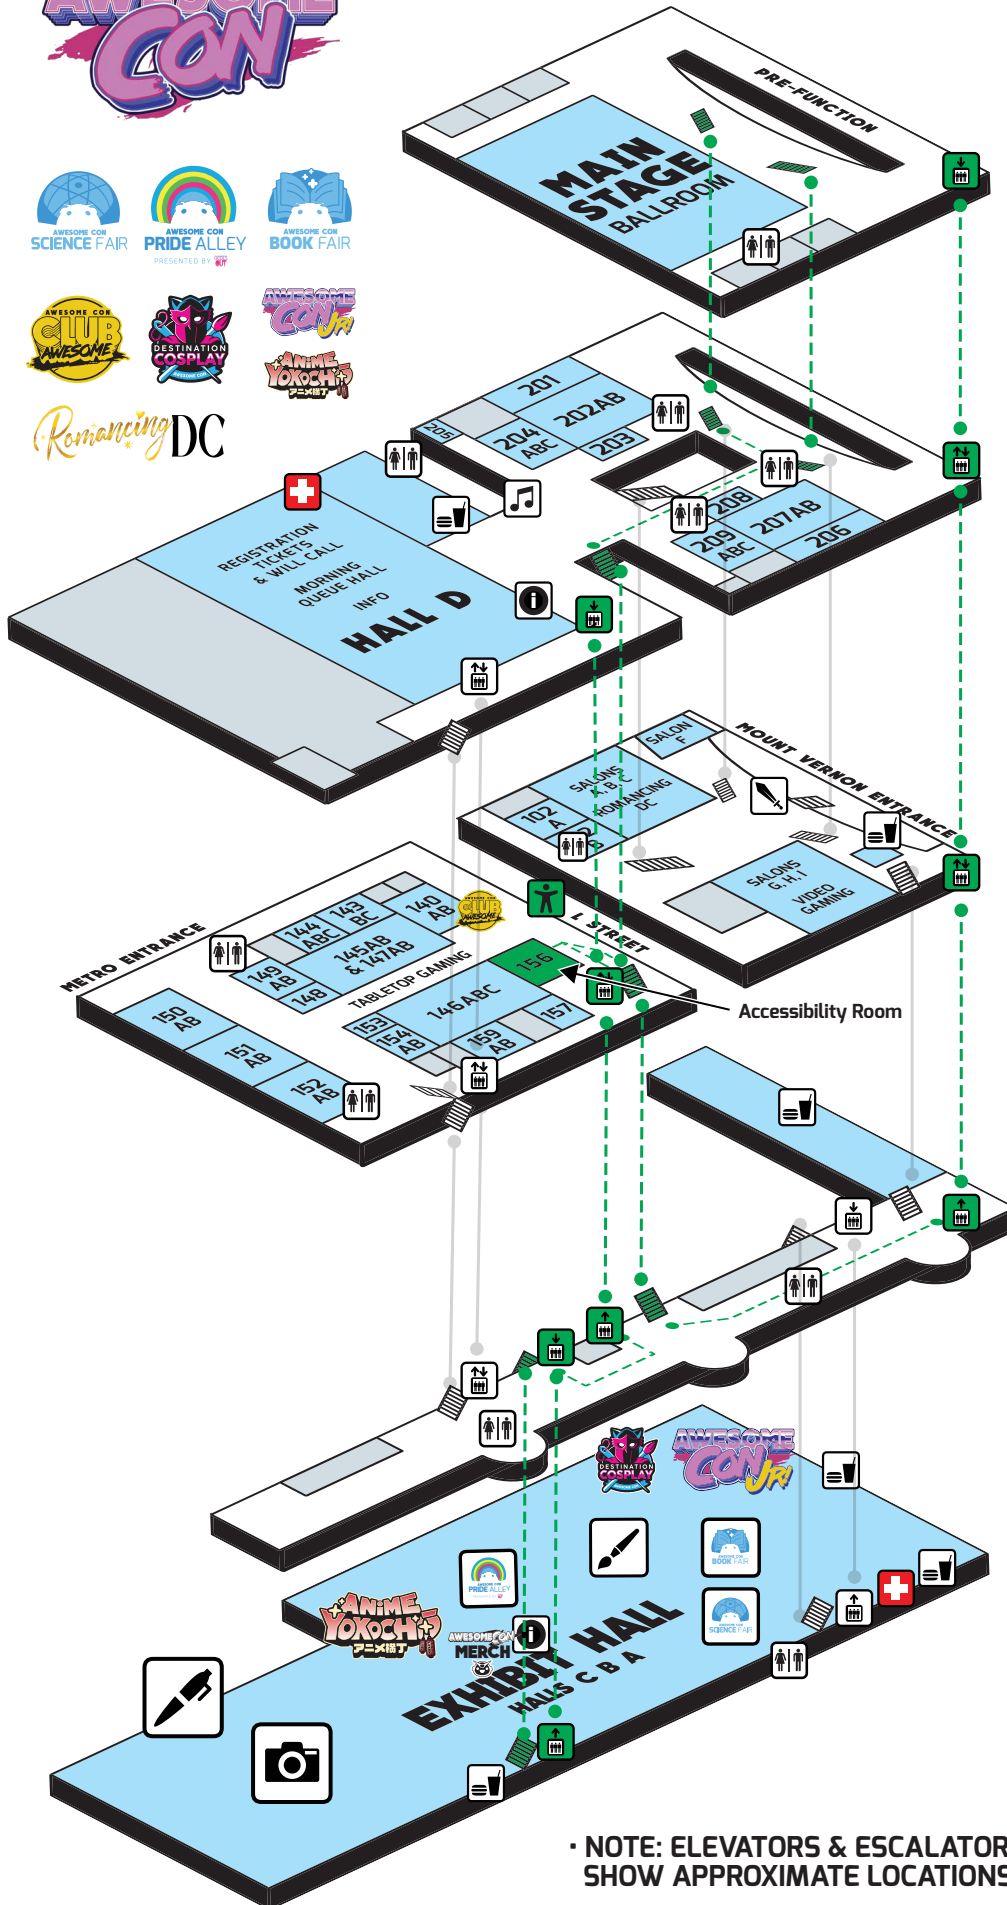

AWESOME CON

Romancing DC

• NOTE: ELEVATORS & ESCALATORS SHOW APPROXIMATE LOCATIONS
 • WATER REFILL STATIONS LOCATED AT EVERY RESTROOM LOCATION

3 THIRD LEVEL

- Main Stage - Ballroom

2 SECOND LEVEL

- Registration Tickets & Will Call, Morning Queue, Info - Hall D
- First Aid - Accessible through Hall D
- Uptown Dining Food and Beverage Area - Outside Hall D
- Remix Stage Elite Beats - L Street Bridge
- Panel Room 1 - 201
- Panel Room 2 - 202AB
- Fan Hangout Room - 203
- Panel Room 3 - 204ABC
- Cosplay Changing Room - 205
- Panel Room 4 - 206
- Panel Room 5 - 207AB - Science Fair Panels
- Craft & Meetup Room - 208
- Panel Room 6 - 209ABC - Movement Room

CONCOURSE

- Downtown Dining Food and Beverage Area

B LOWER LEVEL

- Exhibit Hall - Halls A, B, C
- Celebrity Autographing & Photo-Ops - Hall C
- Concessions Food and Beverage Area - Halls A, B
- Artist Alley & Makers Market - Hall B
- Anime Yokochi - Hall B
- Awesome Con Merch Booth - Hall B Booth: 1921
- Info Booth - Next to Merch Booth Hall B
- Awesome Con Science Fair - Hall A
- Awesome Con Science Fair Demo Stage - Hall A
- Awesome Con Pride Alley - Hall B
- Awesome Con Book Fair - Hall B
- Awesome Con Bookstore powered by Loyalty Bookstores - Hall B
- Awesome Con Jr. presented by ThinkFun, BRIO, and Ravensburger - Hall A (Movement Zone, Workshops)
- Destination Cosplay & Cosplay Meetups - Hall A